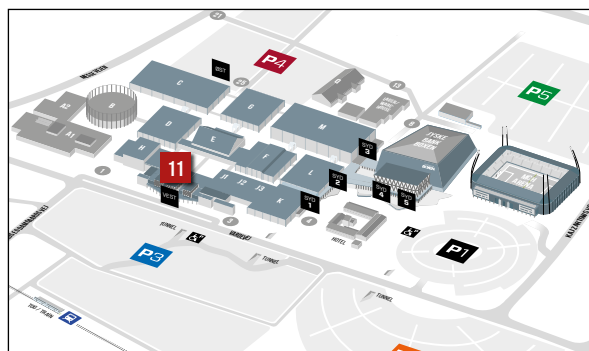

Banner i Hovedbygningen / *Banner in the Main Building*

Placering / *Location*

Indgang Vest mod Reataurant Corner
/ Entrance Vest against Restaurant Corner

Størrelse / *Size*

2,5 x 2 m

Pris / *Price*

Kr. 6.500,-
(approx. 875 €)