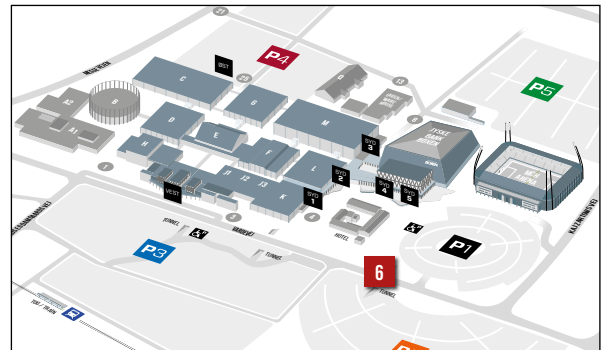

Her kan du se, hvor 6 er placeret / *6 is located here*
Stort kort kan findes på side 49 / *Large map can be found on page 49*