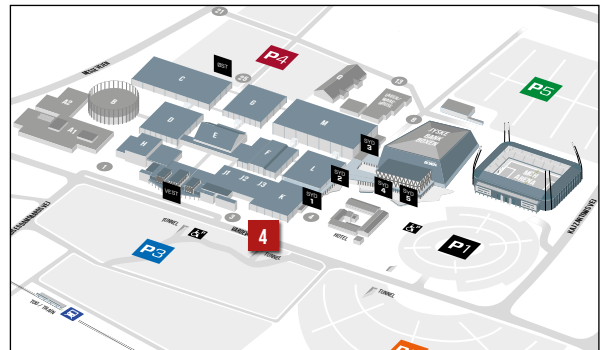

Her kan du se, hvor 4 er placeret / *4 is located here*

Stort kort kan findes på side 49 / *Large map can be found on page 49*