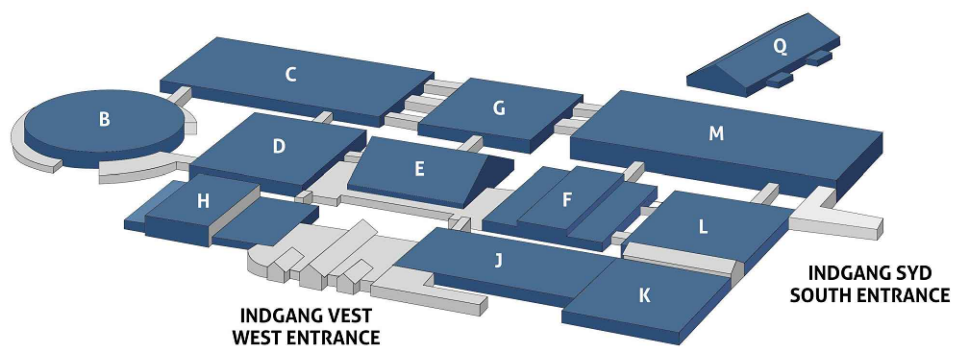

**GATE/PORT**

H: 450 cm.  
B: 398 cm.

Hall K

Scale : 1 : 300  
Revised : 14.12.18  
Draw. by : MM